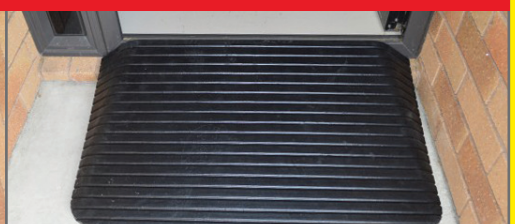

Threshold Ramp 89mm

Great for indoor or outdoor use and homes or businesses.

Threshold Ramp with durable rubber construction Beveled sides provide smooth transition.

W.900mm x D.530mm x H.89mm, 21Kg